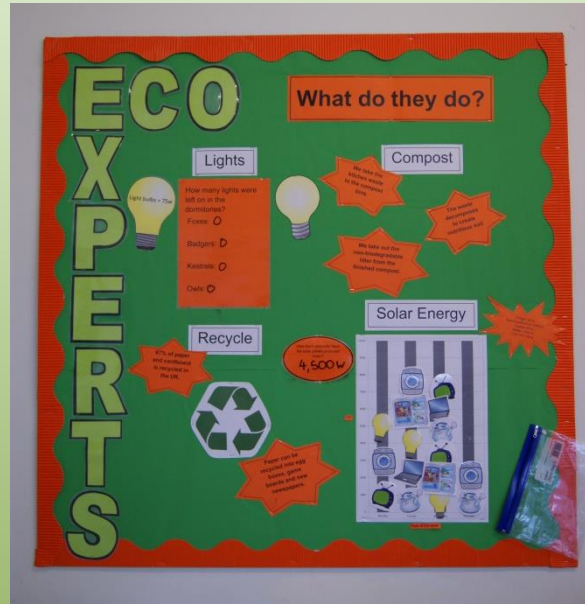

Weather, Bird and Eco-Experts