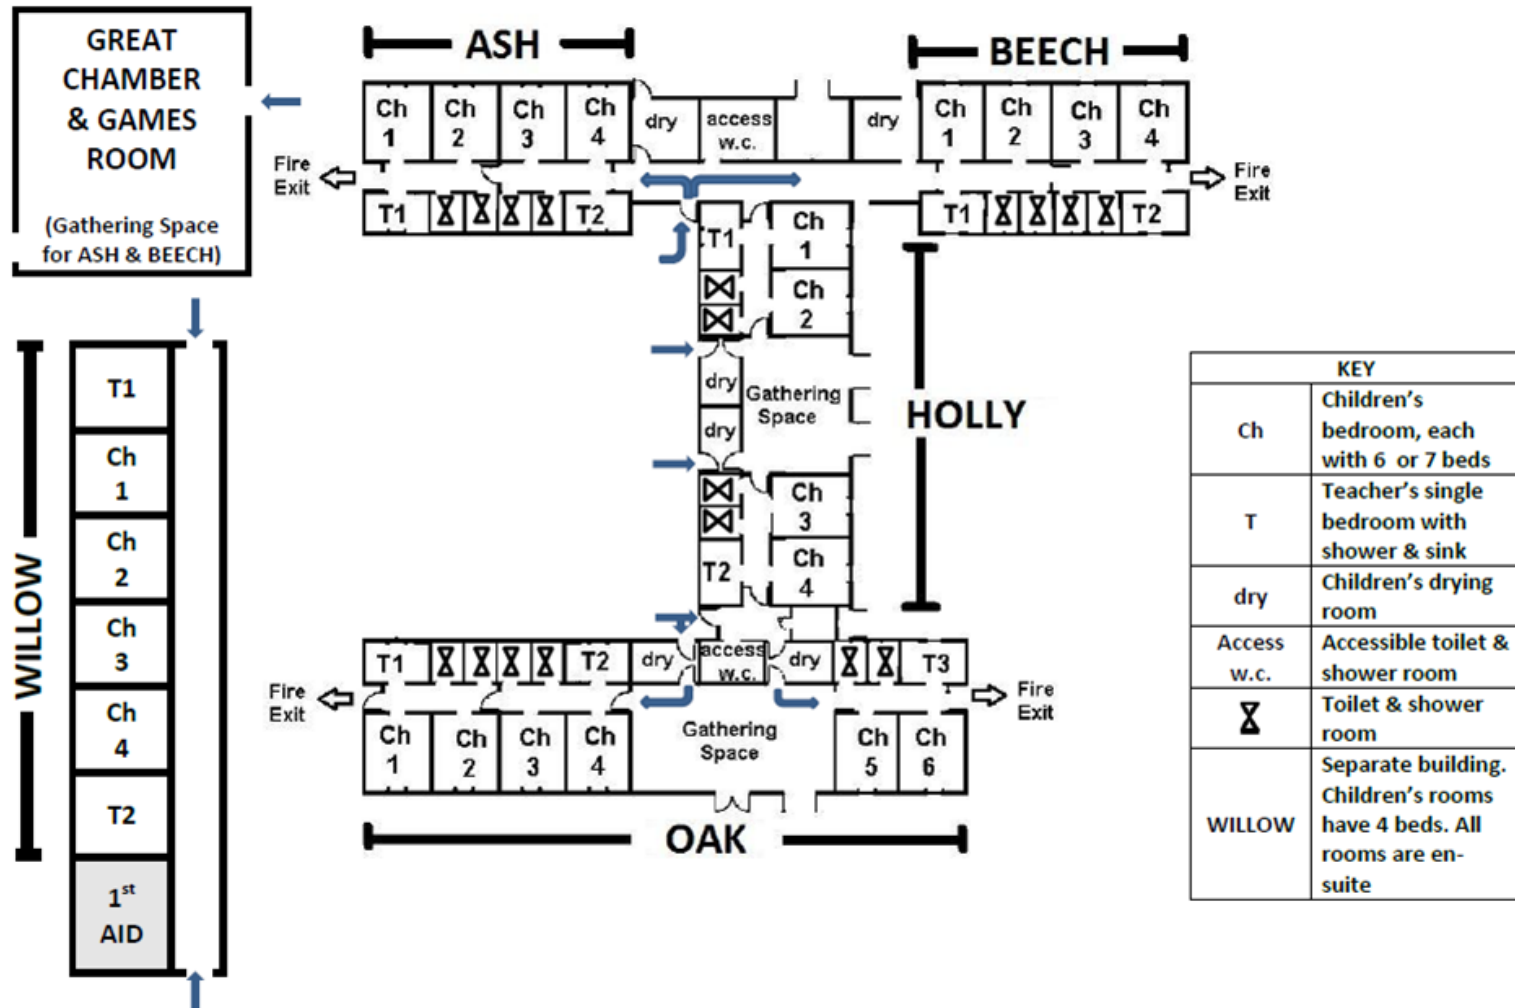

Tuesday 25th - Friday 28th June 2024

Where learning comes to life!

Where are we?

Stubbington Study Centre - new dorm layout 2014 (Not to scale)

Children arrive on Tuesday morning - dropped off by parents

Children are shown to their dormitories.